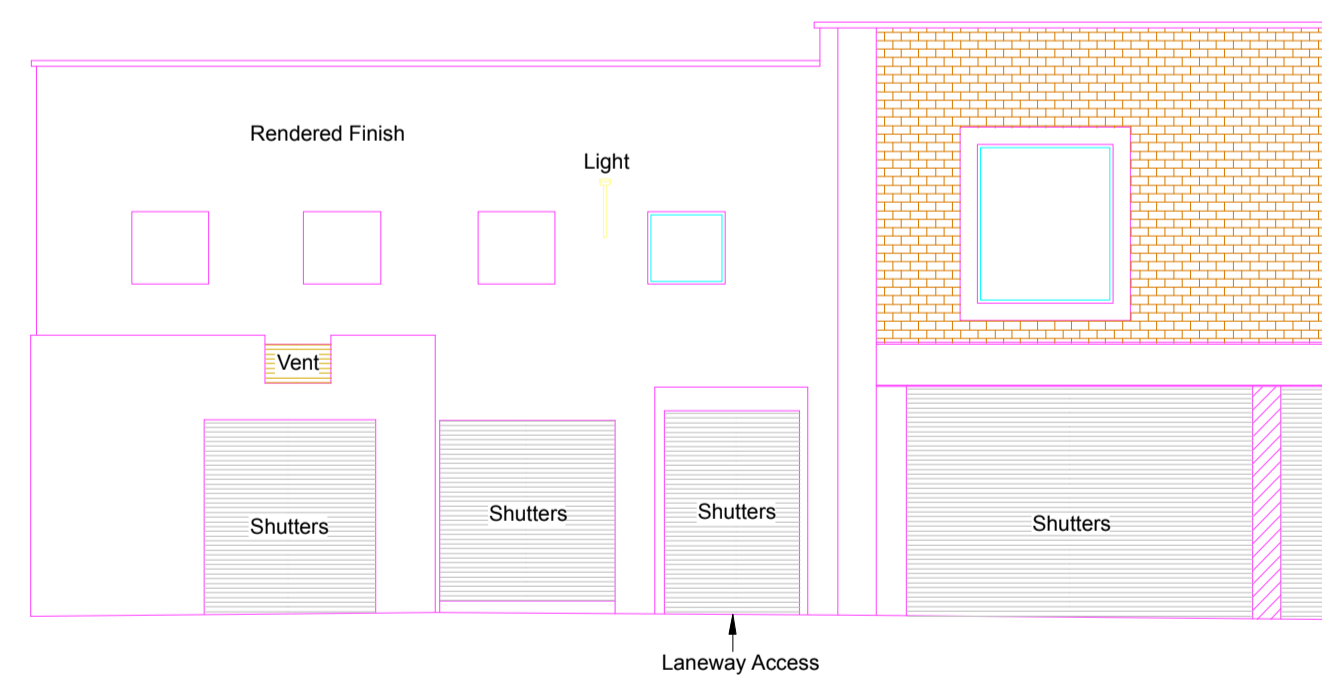

Ground Floor Plan

Basement Plan (25m South)

Malin Hd. Datum

Elevation 1
View from Little Green Street.

Malin Hd. Datum

Elevation 2
View from Halston Street.

	BD Surveys The Piers, Parkanesley Lwr., Ballygarrett, Gorey, Co. Wexford, Ph: 053-9482861 Mobile: 087-2894299 Email: bdsurveys@gmail.com	
	Site at: Noor Madina, Little Green Street, Dublin	
Client: ??????????		
Scale: A1 (1:100)	Job Ref: 1919-S-004²	
Datum: Malin Hd.	Issued: 28-7-16	