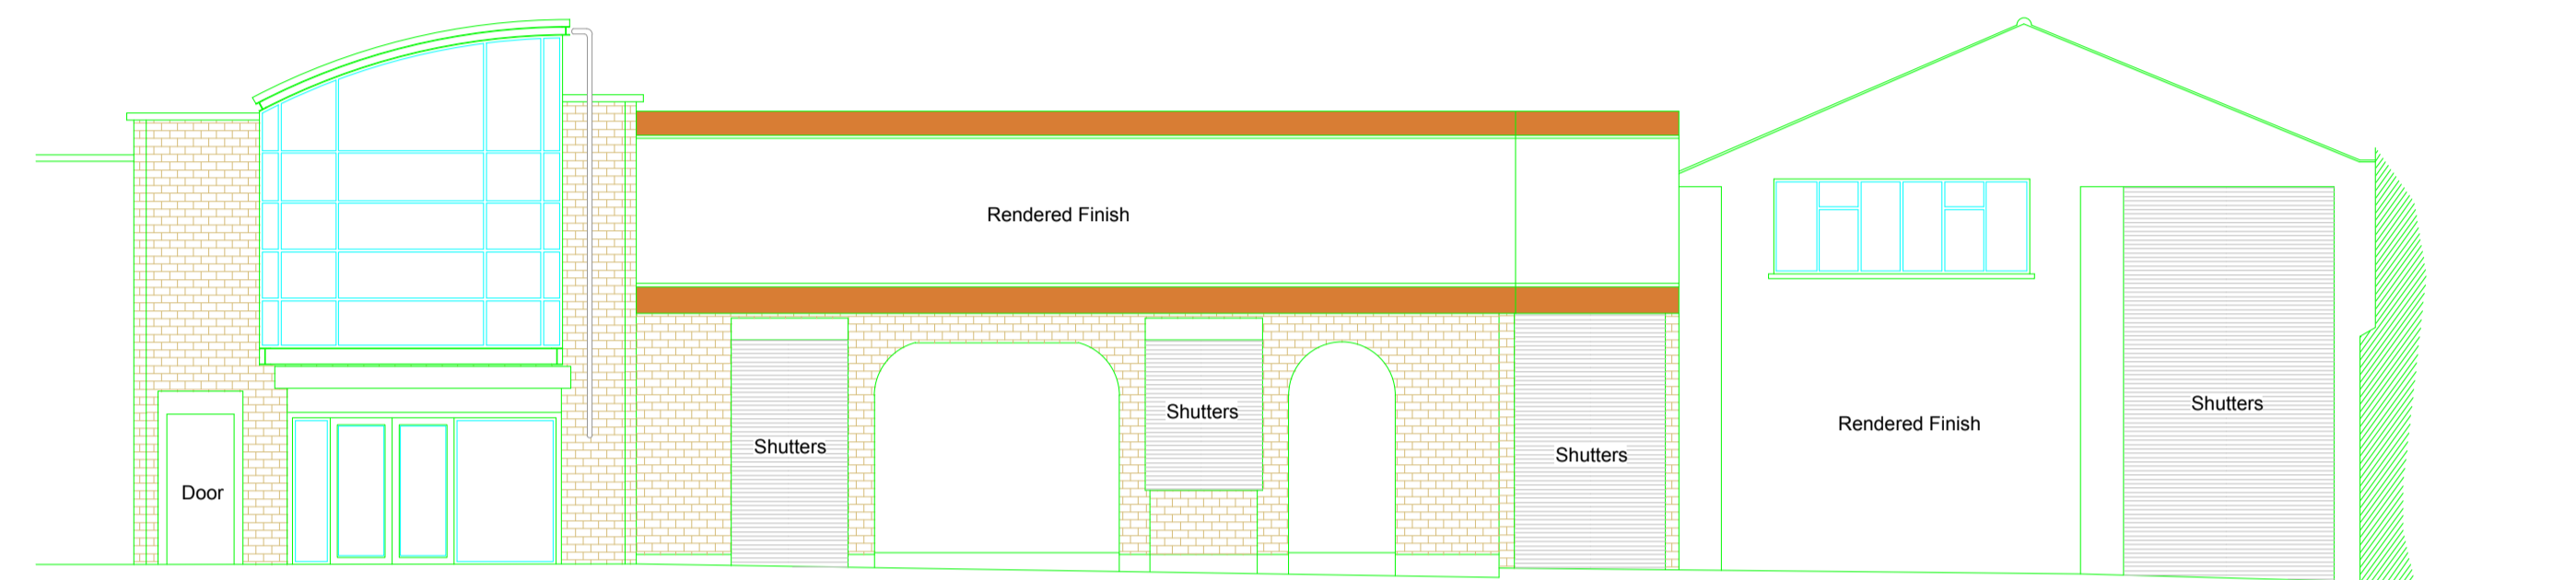

Ground Floor Plan

Basement Plan (25m South)

Malin Hd. Datum

Elevation 1
View from Little Green Street.

Malin Hd. Datum

Elevation 2
View from Halston Street.

	BD Surveys The Piers, Parkanesley Lwr., Ballygarrett, Gorey, Co. Wexford, Ph: 053-9482861 Mobile: 087-2894299 Email: bdsurveys@gmail.com	
	Site at: Noor Madina, Little Green Street, Dublin	
Client: ??????????		
Scale: A1 (1:100)	Job Ref: 1919-S-004²	
Datum: Malin Hd.	Issued: 28-7-16	